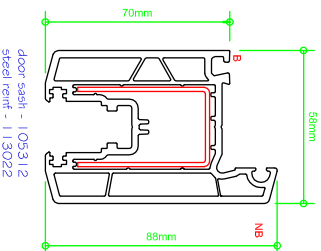

System:	Sliding Patio
Section:	10
Page:	000-02
Date:	Feb 2011
Revision:	000-02

outer frames

false mullion

sashes

beads

Midrail

gaskets

- infill bead - 109043
- 3.5mm weldable gasket - 112279
- lip seal - 112135
- 71mm sash brush seal - 112164
- 8.5mm sash brush seal - 112365
- sash gasket seal - 112329
- infill piece - 109366
- glazing packer - 109366
- Draft Tray - 105172
- centre interlock - 105313
- end cap - 109634 for 105311
- end cap - 109633 for 105315
- sealing piece - 109632

ancillaries

- dry mold - 109122
- end cap - 109141
- fining nipple - 109016
- ring nipple - 109016
- sash cover - 105315
- blanking strip - 105171
- end cap - 109635 for 105312
- fixed sash slider - 105119
- frame extension - 105316
- stainless steel track - 104164
- mechanical coupler - 106016
- drilling jig - 146010.4
- Aluminum Frame Infill - 104222
- Frame Infill - 105311
- Coupling Aluminum - 105125
- glazing packer - 109366
- Draft Tray - 105172
- centre interlock - 105313
- end cap - 109634 for 105311
- end cap - 109633 for 105315
- sealing piece - 109632