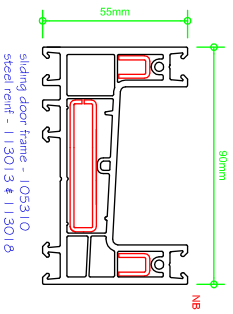

System:	Sliding Patio
Section:	10
Page:	000-02
Date:	Feb 2011
Revision:	000-02

outer frames

false mullion

sashes

beads

Midrail

gaskets

- infill bead - 109043
- 3.5mm weldable gasket - 112279
- lip seal - 112135
- 71mm sash brush seal - 112164
- 8.5mm sash brush seal - 112365
- sash gasket seal - 112329
- infill piece - 109366
- glazing packer - 109366
- Draft Tray - 105172
- centre interlock - 105313
- end cap - 109634 for 105311
- end cap - 109633 for 105315
- sealing piece - 109632

ancillaries

- dry mold - 109122
- end cap - 109141
- fining nipple - 109016
- ring nipple - 109016
- sash cover - 105315
- blanking strip - 105171
- end cap - 109635 for 105312
- fixed sash slider - 105119
- frame extension - 105316
- stainless steel track - 104164
- mechanical coupler - 106016
- drilling jig - 146010.4
- Aluminum Frame Infill - 104222
- Frame Infill - 105311
- Coupling Aluminum - 105125
- glazing packer - 109366
- Draft Tray - 105172
- centre interlock - 105313
- end cap - 109634 for 105311
- end cap - 109633 for 105315
- sealing piece - 109632