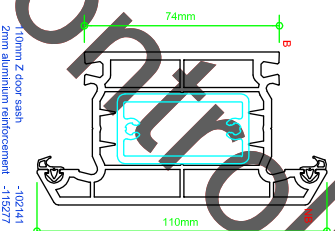

System:	Sliding Patio
Section:	10
Page:	000-02
Date:	Feb 2011
Revision:	000-02

outer frames

false mullion

sashes

beads

Midrail

gaskets

- infill bead - 109043
- 3.5mm weldable gasket - 112279
- lip seal - 112135
- 71mm sash brush seal - 112164
- 8.5mm sash brush seal - 112365
- sash gasket seal - 112329
- infill piece - 109366
- glazing packer - 109366
- Draft Tray - 105172
- centre interlock - 105313
- end cap - 109634 for 105311
- end cap - 109633 for 105315
- sealing piece - 109632

ancillaries

- dry mold - 109122
- end cap - 109141
- fining nipple - 109016
- ring nipple - 109016
- sash cover - 105315
- blanking strip - 105171
- end cap - 109635 for 105312
- fixed sash slider - 105119
- frame extension - 105316
- stainless steel track - 104164
- mechanical coupler - 106016
- drilling jig - 146010.4
- Aluminum Frame Infill - 104222
- Frame Infill - 105311
- Coupling Aluminum - 105125
- glazing packer - 109366
- Draft Tray - 105172
- centre interlock - 105313
- end cap - 109634 for 105311
- end cap - 109633 for 105315
- sealing piece - 109632