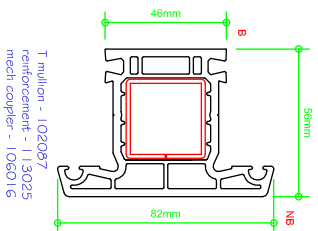

System:	Sliding Patio
Section:	10
Page:	000-02
Date:	Feb 2011
Revision:	000-02

outer frames

false mullion

sashes

beads

Midrail

gaskets

- infill bead - 109043
- 3.5mm weldable gasket - 112279
- lip seal - 112135
- 71mm sash brush seal - 112164
- 8.5mm sash brush seal - 112365
- sash gasket seal - 112329
- infill piece - 109366
- glazing packer - 109366
- Draft Tray - 105172
- centre interlock - 105313
- end cap - 109634 for 105311
- end cap - 109633 for 105315
- sealing piece - 109632

ancillaries

- dry mold - 109122
- end cap - 109141
- fining nipple - 109016
- ring nipple - 109016
- sash cover - 105315
- blanking strip - 105171
- end cap - 109635 for 105312
- fixed sash slider - 105119
- frame extension - 105316
- stainless steel track - 104164
- mechanical coupler - 106016
- drilling jig - 146010.4
- Aluminum Frame Infill - 104222
- Frame Infill - 105311
- Coupling Aluminum - 105125
- glazing packer - 109366
- Draft Tray - 105172
- centre interlock - 105313
- end cap - 109634 for 105311
- end cap - 109633 for 105315
- sealing piece - 109632