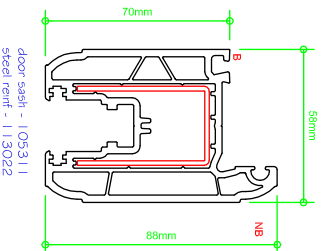

System:	Sliding Patio
Section:	10
Page:	000-02
Date:	Feb 2011
Revision:	000-02

outer frames

false mullion

sashes

beads

Midrail

gaskets

- infill bead - 109043
- 3.5mm weldable gasket - 112279
- lip seal - 112135
- 71mm sash brush seal - 112164
- 8.5mm sash brush seal - 112365
- sash gasket seal - 112329
- infill piece - 109366
- glazing packer - 109366
- Draft Tray - 105172
- centre interlock - 105313
- end cap - 109634 for 105311
- end cap - 109633 for 105315
- sealing piece - 109632

ancillaries

- dry mold - 109122
- end cap - 109141
- fining nipple - 109016
- ring nipple - 109016
- sash cover - 105315
- blanking strip - 105171
- end cap - 109635 for 105312
- fixed sash slider - 105119
- frame extension - 105316
- stainless steel track - 104164
- mechanical coupler - 106016
- drilling jig - 146010.4
- Aluminum Frame Infill - 104222
- Frame Infill - 105311
- Coupling Aluminum - 105125
- glazing packer - 109366
- Draft Tray - 105172
- centre interlock - 105313
- end cap - 109634 for 105311
- end cap - 109633 for 105315
- sealing piece - 109632